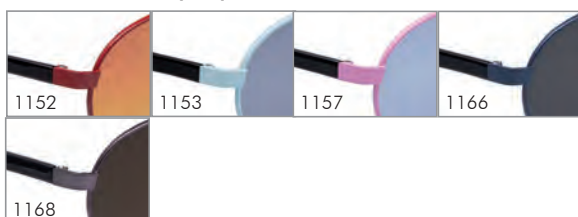

Mod. 2524 by Equatorial-20 - color:

- 1152- *Matt red / red mirror*
- 1153- *Matt iceblue / grey mirror*
- 1157- *Matt rose / grey mirror*
- 1166- *Matt dark blue / grey*
- 1168- *Matt titan / brown*