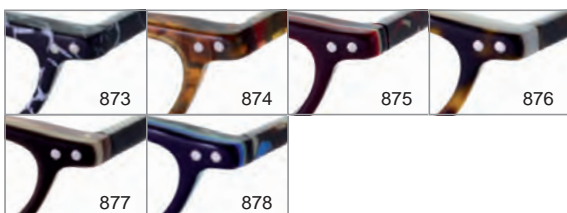

Mod. 9024 by Röhm - color:

- 873- Marble black+white
- 874- **Autumn brown mottled**
- 875- Cassis
- 876- Tortoiseshell+blue
- 877- Olive-brown
- 878- Midnight blue